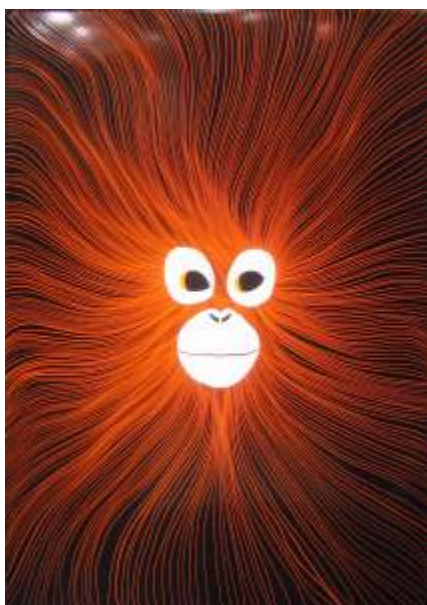

# MICHAEL FORREST

*THE CATCH* by Michael Forrest is a new enamelled artwork for the New Partners collaborative commission between Island 2000 Trust and A.J Wells & Sons Vitreous Enamellers. The public artwork is situated at Venture Quays, East Cowes, Isle of Wight. Island 2000 Trust are keen to foster further partnerships with Island businesses that support artists and result in exciting new artworks.

This piece was produced in enamelled steel at the A.J Wells studios based in Newport on the Isle of Wight. A combination of spraying, screen printing and hand painting was used to create the artwork. The medium of vitreous enamel allows the artwork to be displayed permanently outside as it has an exceptional resistance to the elements.